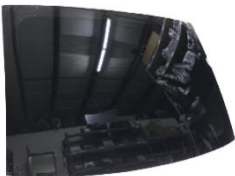

skylight glass

Model 3

130

OE:

1472925-00-B