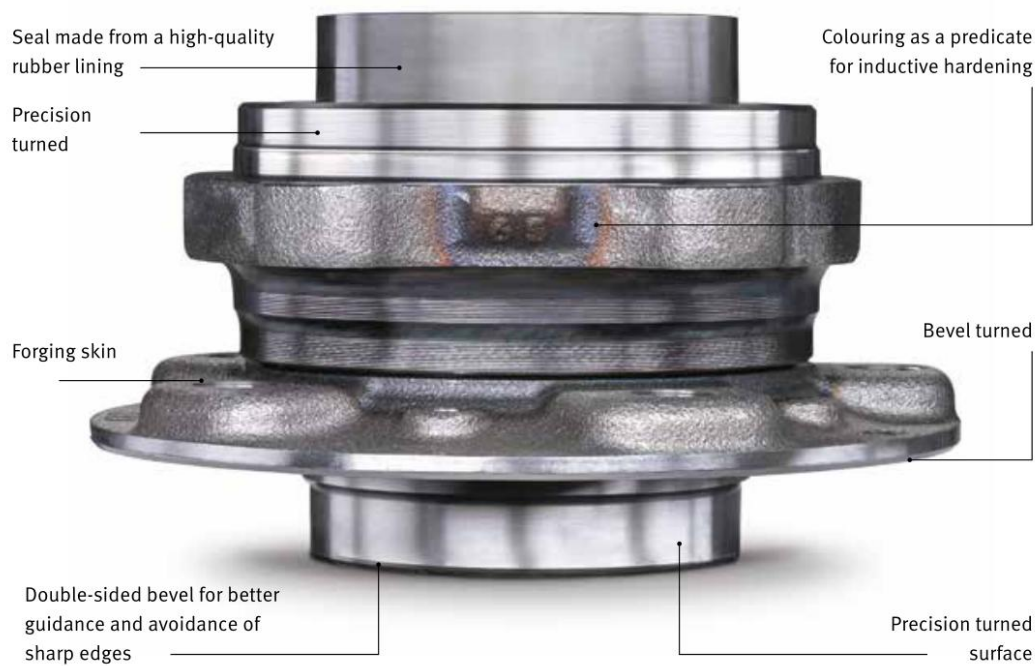

BEARING REMOVAL AND INSTALLATION INSTRUCTIONS

Always check the technical manual relating to the vehicle.

- Prepare the vehicle and the necessary tools before starting the installation. Make sure they are clean and in good condition.
- Make sure that the kit is the right one. Take the bearing out of its packaging at the last minute and place it on a clean work surface.
- Clean the parts and assemblies located near the bearing and make sure that they are in good condition. In particular, inspect for scratches, scrapes or dents on the hub, stub axle and drive shaft. Replace any damaged or worn parts.
- Do not remove any parts which are not included in the kit.
- Never disassemble or separate the components of a bearing.
- For correct installation of the bearing, always use suitable tools.
- Always apply fitting pressure through the outer ring of the bearing, the installation force must never be transmitted through the seal or inner rings (pressure through the seal or inner rings will result in internal damage to the bearing, making it noisy and fail prematurely)
- Apply the tightening torques recommended by the manufacturer (this can be found on the label of the kit)